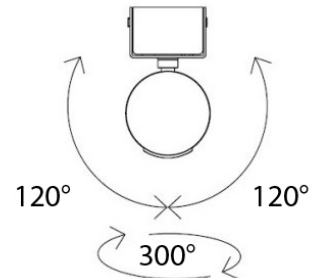

ROBOTIC SURFACE

D92164

PROJECT	
TYPE	
NOTES	
QUANTITY	
DATE	

GENERAL

Series: Robotic
Brand: Milan
Division: Design
Mounting Type: Surface
Mounting Location: Ceiling
Subcategory: Spots

PHYSICAL

Shape: Cylinder
Length (mm): 90
Length (in): 3 ⁹ / ₁₆
Width (mm): 50
Width (in): 1 ¹⁵ / ₁₆
Height (mm): 90
Height (in): 3 ⁹ / ₁₆
Light Distribution: Adjustable / Direct
Weight (kg): 1.8
Weight (lbs): 4
Fixture Finish: WHI
Fixture Material: Metal

108mm 4 1/4"

108mm 4 1/4"

J-Box cover plate
Included

90mm 3 9/16"

90mm 3 9/16"

50mm 1 15/16"

ROBOTIC SURFACE

D92166

PROJECT	
TYPE	
NOTES	
QUANTITY	
DATE	

GENERAL

Series: Robotic
 Brand: Milan
 Division: Design
 Mounting Type: Surface
 Mounting Location: Ceiling
 Subcategory: Spots

PHYSICAL

Shape: Rectangle
 Diameter (mm): 60
 Diameter (in): 2 3/8
 Length (mm): 138
 Length (in): 5 7/16
 Width (mm): 80
 Width (in): 3 1/8
 Height (mm): 144
 Height (in): 5 11/16
 Light Distribution: Adjustable / Direct
 Weight (kg): 1.8
 Weight (lbs): 4
 Fixture Finish: WHI
 Fixture Material: Metal

PHYSICAL

Shape: Cylinder
 Diameter (mm): 50
 Diameter (in): 1 15/16
 Length (mm): 138
 Length (in): 5 7/16
 Height (mm): 116
 Height (in): 4 9/16
 Extension (mm): 115
 Extension (in): 4 1/2
 Light Distribution: Adjustable / Direct
 Weight (kg): 1.8
 Weight (lbs): 4
 Fixture Finish: WHI
 Fixture Material: Metal