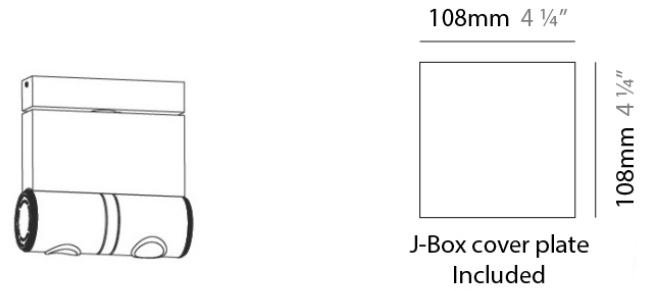

ROBOTIC SURFACE

D92166

PROJECT	
TYPE	
NOTES	
QUANTITY	
DATE	

GENERAL

Series: Robotic
Brand: Milan
Division: Design
Mounting Type: Surface
Mounting Location: Ceiling
Subcategory: Spots

PHYSICAL

Shape: Rectangle
Diameter (mm): 60
Diameter (in): 2 3/8
Length (mm): 138
Length (in): 5 7/16
Width (mm): 80
Width (in): 3 1/8
Height (mm): 144
Height (in): 5 11/16
Light Distribution: Adjustable / Direct
Weight (kg): 1.8
Weight (lbs): 4
Fixture Finish: WHI
Fixture Material: Metal

ELECTRICAL

Number of Lamps: 2
Lamp Type: LED
Total Output Wattage (W): 13.2
Max. Wattage Per Lamp (W): 6.6
Dimming: Non-Dimmable
Driver Included: Yes
Driver Location: External
Driver Type: Constant Current
Driver Class: Class 2
Input Voltage (V): 120
Lamp Voltage (V): 120
Constant Current (MA): 2 x 175
Upon Request: Dimmable option available with remote driver upon request

LED

Number of LEDs: 2
Color Temperature (°K): 2700
Max. Delivered Lumen (lm): 2 x 431.54
Nominal Lumen (lm): 2 x 800
CRI: >80 CRI

OPTICAL

Adjustability: Tilting and rotating

RATINGS AND CERTIFICATIONS

Certified By: CSA Certified to UL and CSA Standards
IP rating: IP20